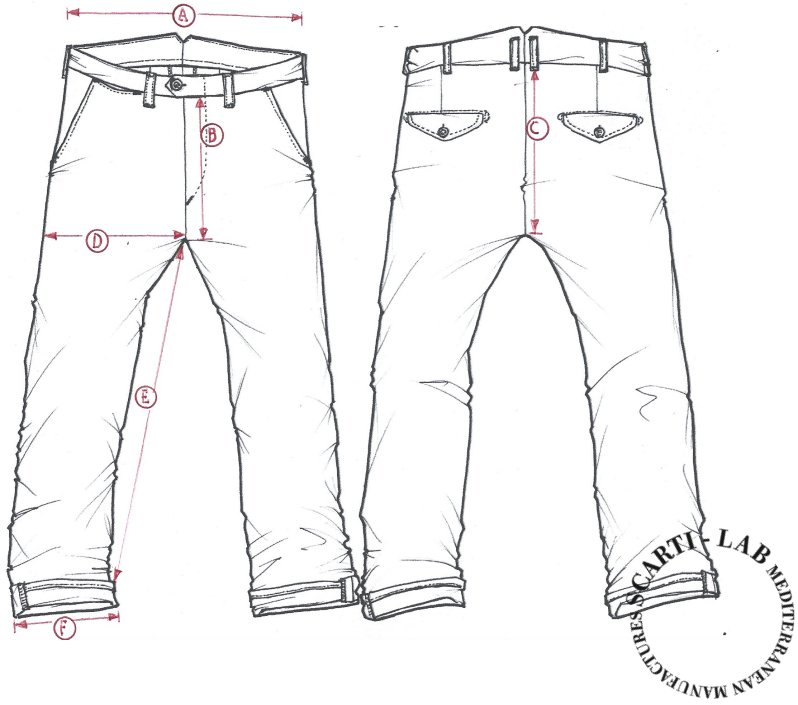

STYLE:124

SIZING/FIT		30	31	32	33	34	36	38	40
WAIST	A			41					
FRONT RISE	B			26					
BACK RISE	C			34					
THIGH	D			31					
INSEAM	E			78					
LEG OPENING	F			21					