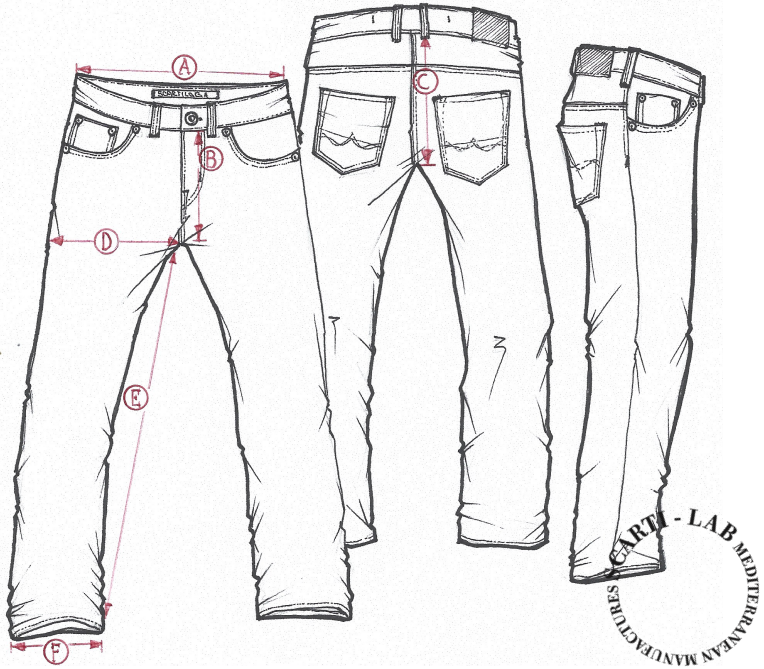

STYLE : 06RS

SIZING/FIT		30	31	32	33	34	36	38
WAIST	A			44				
FRONT RISE	B			22				
BACK RISE	C			32				
THIGH	D			30				
INSEAM	E			88				
LEG OPENING	F			19				