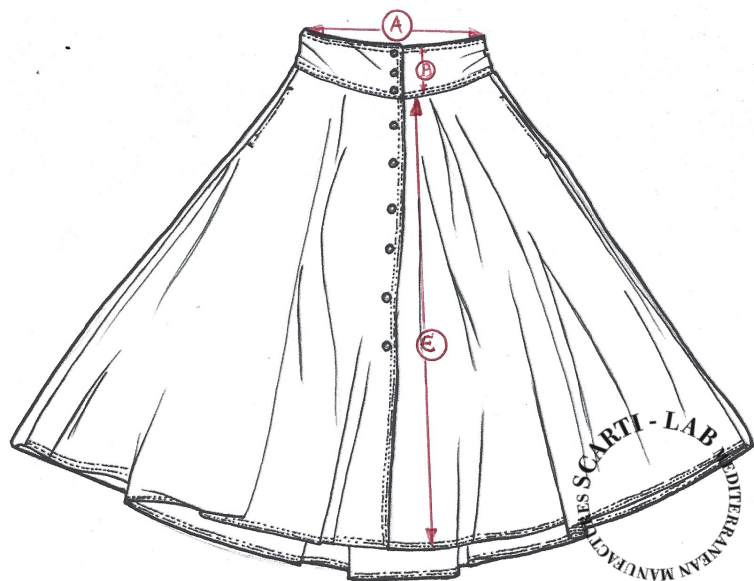

**STYLE:W-700**

SIZING/FIT		XXS	XS	S	M	L	XL
WAIST	<b>A</b>				36	39	
WAISTBAND HEIGHT	<b>B</b>				10	11	
LENGHT	<b>E</b>				76	78	