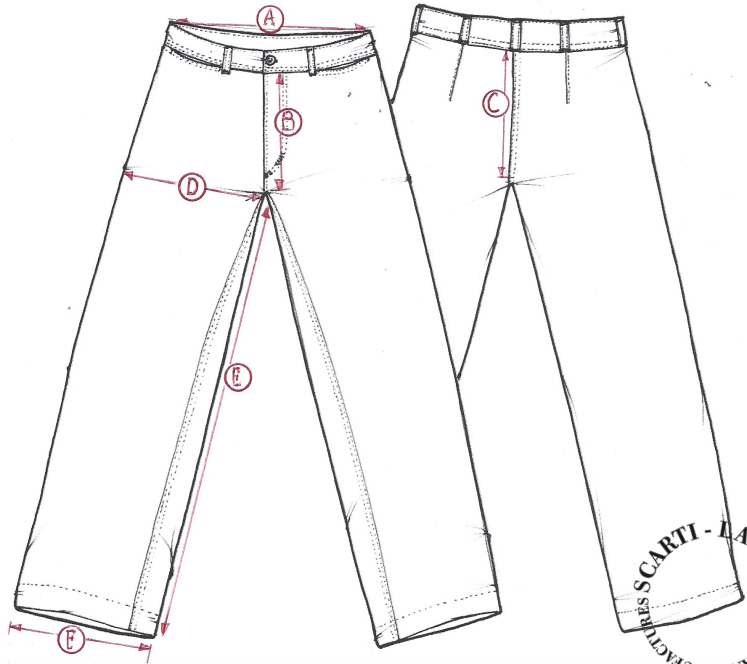

STYLE : W-900

SIZING/FIT		25	26	27	28	29	30	31	32
WAIST	A			36					
FRONT RISE	B			28					
BACK RISE	C			34					
THIGH	D			29,5					
INSEAM	E			68					
LEG OPENING	F			28					