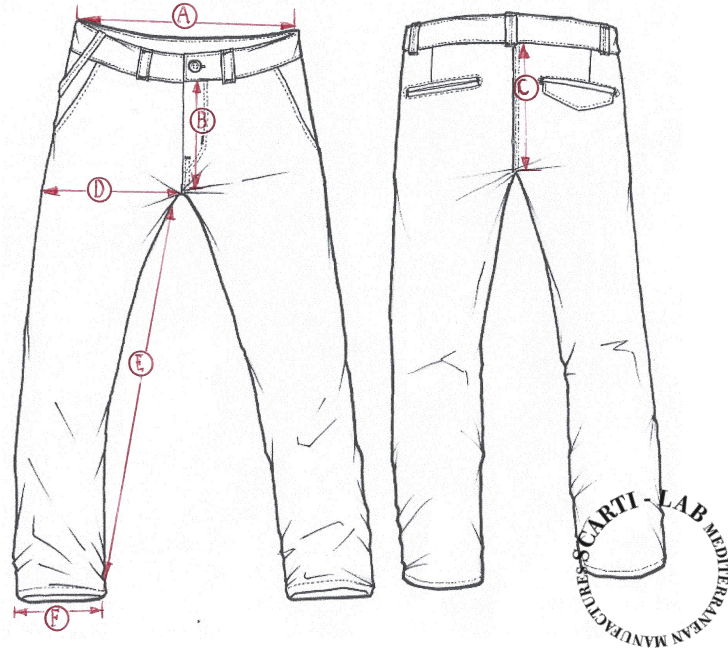

STYLE: 101

SIZING/FIT		28	29	30	31	32	33	34	36	38	40
WAIST	A					44					
FRONT RISE	B					27					
BACK RISE	C					36					
THIGH	D					31					
INSEAM	E					88					
LEG OPENING	F					20					