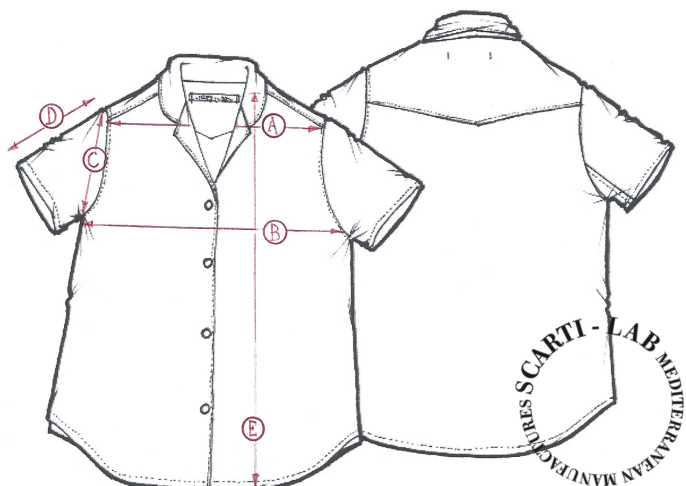

**STYLE:W-511**

SIZINIG FIT		XXS	XS	S	M	L	XL
SHOULDER WIDTH	<b>A</b>				38		
CHEST	<b>B</b>				51		
ARMHOLE	<b>C</b>				24		
SLEEVE LENGHT	<b>D</b>				17		
LENGHT	<b>E</b>				63		