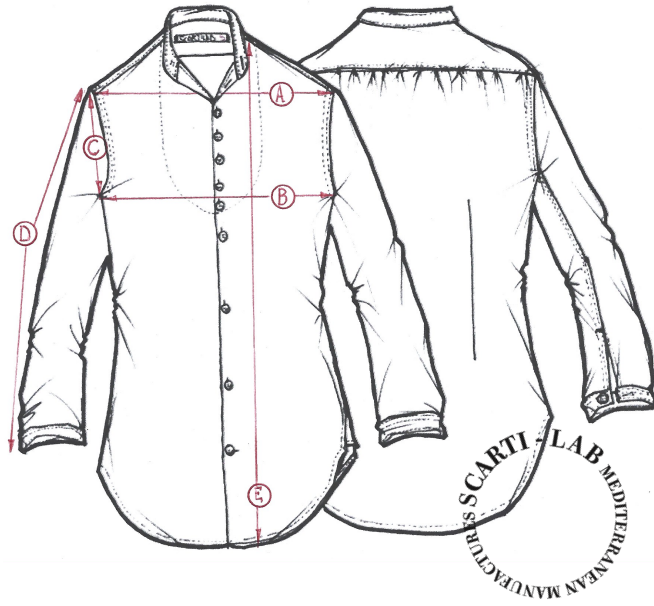

STYLE:W-515

SIZINIG FIT		XXS	XS	S	M	L	XL
SHOULDER WIDTH	A			40			
CHEST	B			45			
ARMHOLE	C			19			
SLEEVE LENGHT	D			59			
LENGHT	E			67			