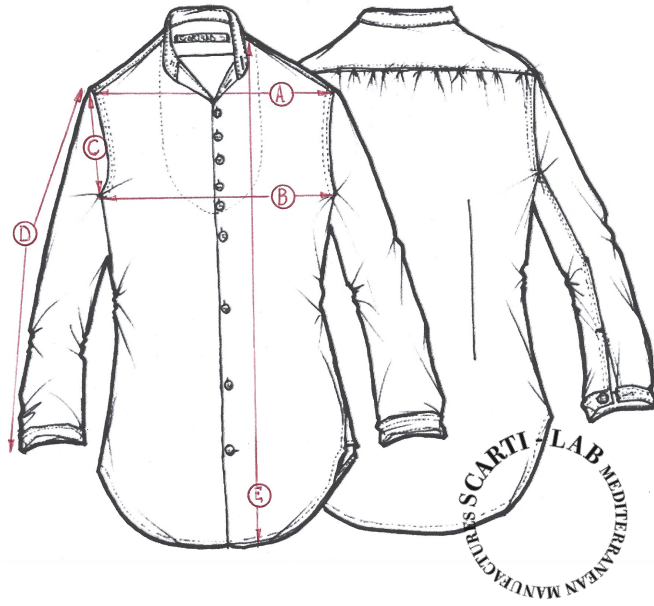

STYLE:W-515

SIZINIG FIT		XXS	XS	S	M	L	XL
SHOULDER WIDTH	A			40			
CHEST	B			46			
ARMHOLE	C			20			
SLEEVE LENGHT	D			60			
LENGHT	E			70			