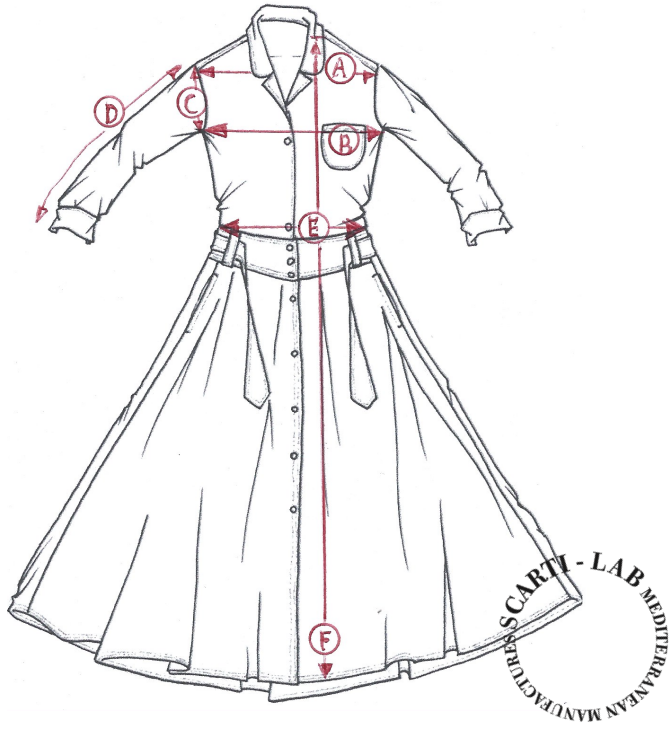

STYLE:W-403

SIZING/FIT		XXS	XS	S	M	L	XL
SHOULDER WIDTH	A			38			
CHEST	B			46			
ARMHOLE	C			24			
SLEEVE LENGHT	D			44			
WAIST	E			40			
LENGHT	F			120			