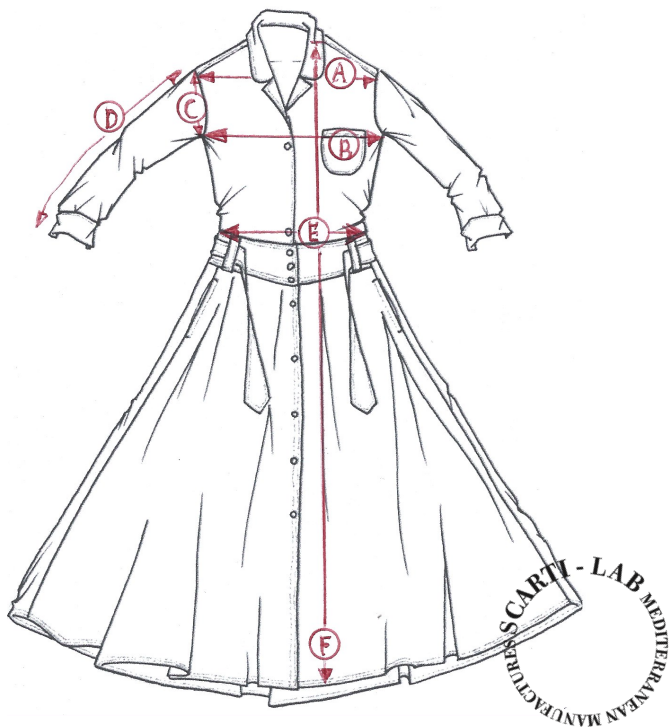

STYLE:W-403

SIZING/FIT		XXS	XS	S	M	L	XL
SHOULDER WIDTH	A			38			
CHEST	B			46			
ARMHOLE	C			24			
SLEEVE LENGHT	D			44			
WAIST	E			40			
LENGHT	F			125			