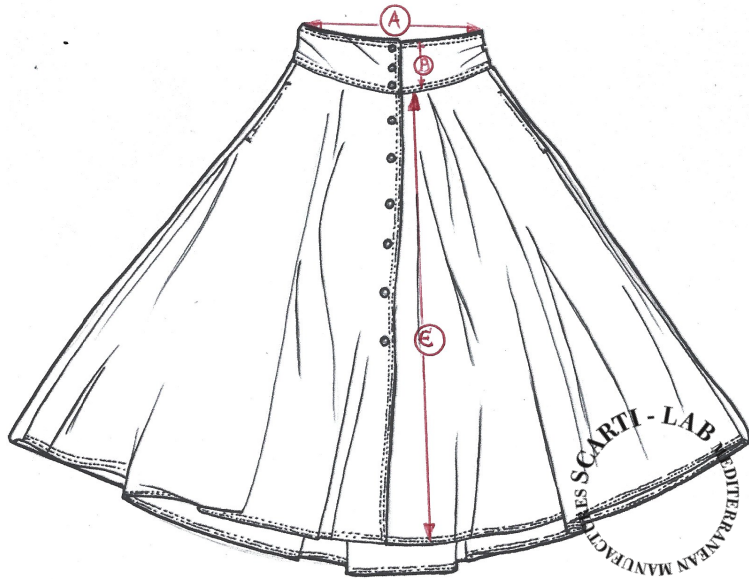

STYLE:W-700

SIZING/FIT		XXS	XS	S	M	L	XL
WAIST	A			34			
WAISTBAND HEIGHT	B			10			
LENGHT	E			73			