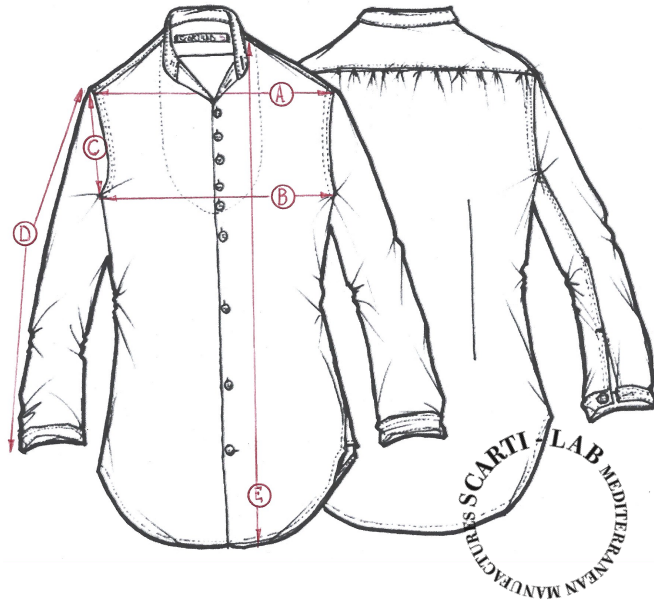

STYLE:W-515

SIZINIG FIT		XXS	XS	S	M	L	XL
SHOULDER WIDTH	A			40			
CHEST	B			45			
ARMHOLE	C			18			
SLEEVE LENGHT	D			58			
LENGHT	E			67			