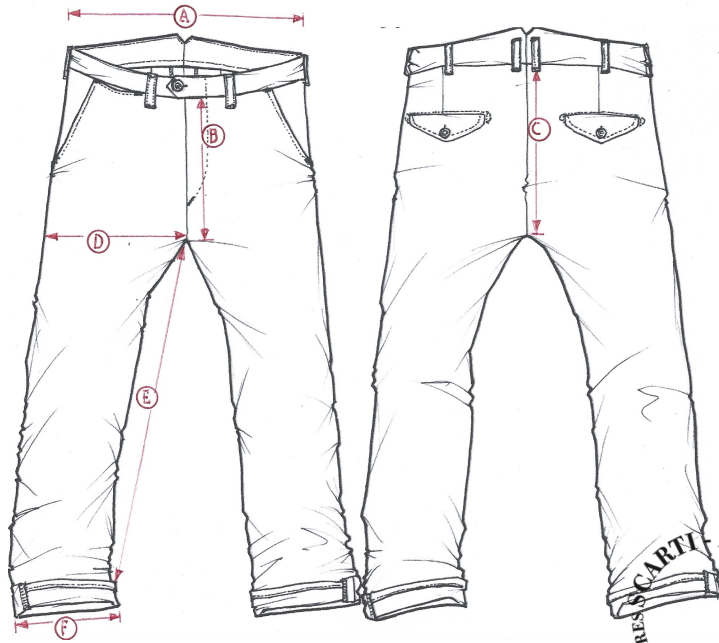

STYLE:124

CARTI LAB MEDITERRANEAN MANUFACTURERS

SIZING/FIT		28	29	30	31	32	33	34	36	38	40
WAIST	A					42					
FRONT RISE	B					27					
BACK RISE	C					37					
THIGH	D					31					
INSEAM	E					80					
LEG OPENING	F					21					