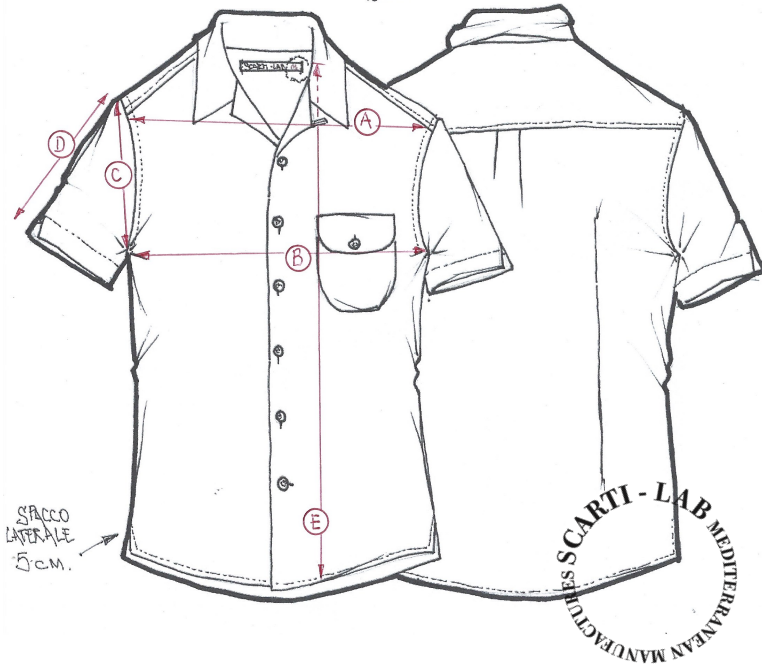

**STYLE : 336**

SIZING/FIT		XXS	XS	S	M	L	XL	XXL	XXXL
SHOULDER WIDTH	<b>A</b>					46			
CHEST	<b>B</b>					58			
ARMHOLE	<b>C</b>					26			
SLEEVE LENGHT	<b>D</b>					22			
LENGHT	<b>E</b>					70			