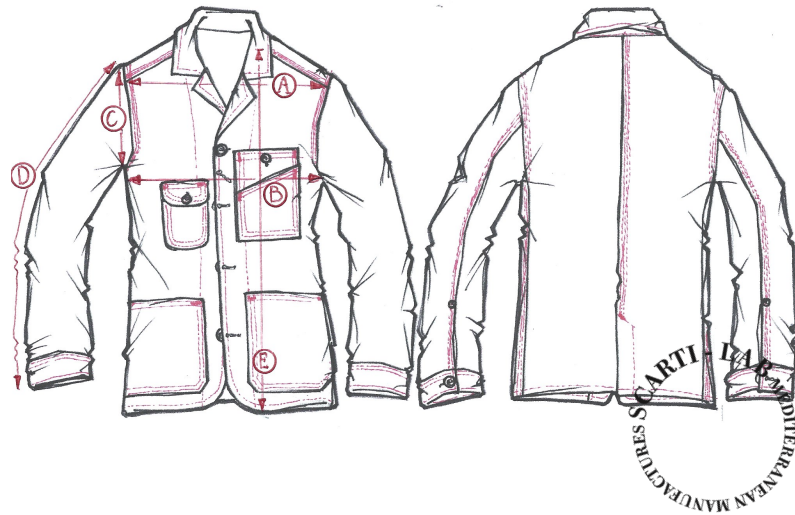

STYLE : 405

SIZING/FIT		XXS	XS	S	M	L	XL	XXL	XXXL
SHOULDER WIDTH	A				43				
CHEST	B				52				
ARMHOLE	C				23				
SLEEVE LENGHT	D				64				
LENGHT	E				72				