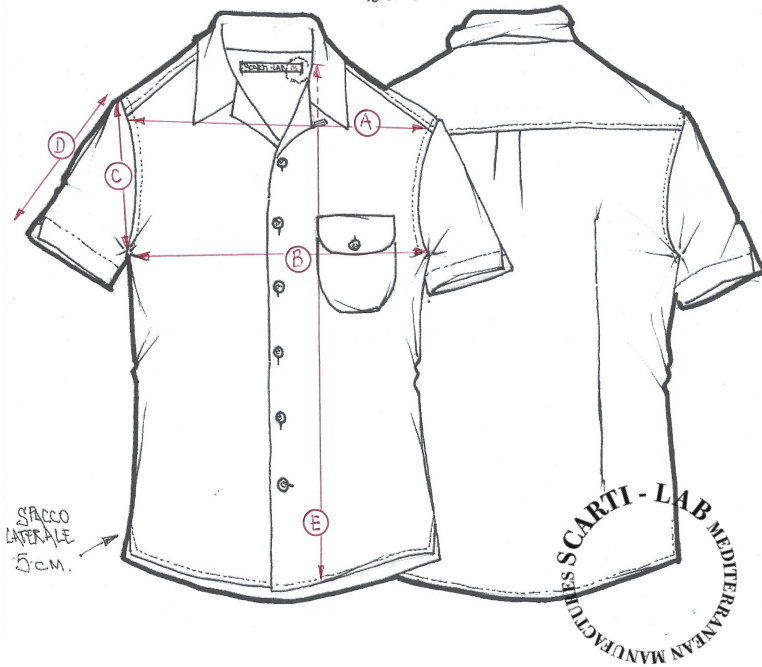

STYLE : 336

SIZING/FIT		XXS	XS	S	M	L	XL	XXL	XXXL
SHOULDER WIDTH	A				44				
CHEST	B				54,5				
ARMHOLE	C				24				
SLEEVE LENGHT	D				22				
LENGHT	E				71				