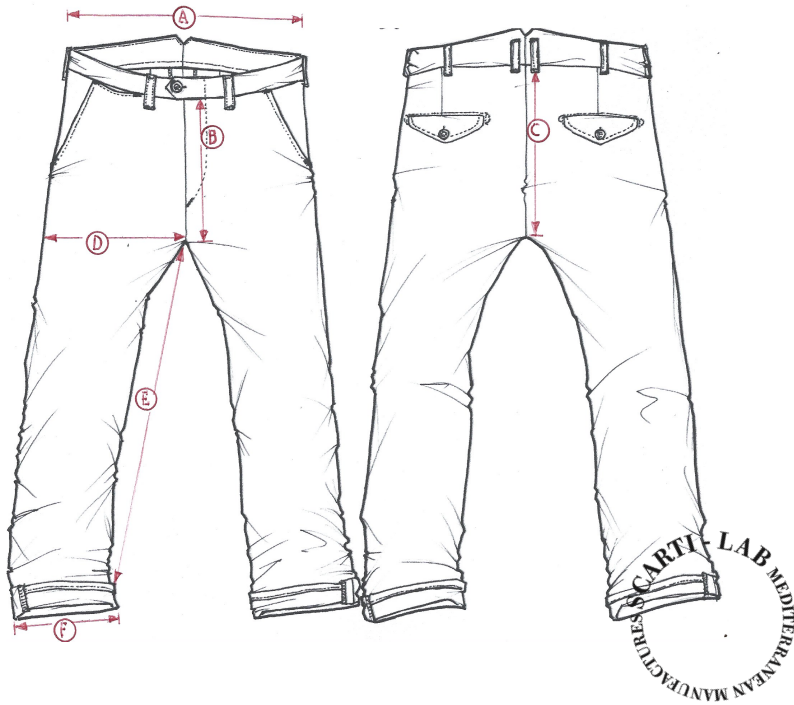

STYLE : 130

SIZING/FIT		30	31	32	33	34	36	38
WAIST	A	38		42				
FRONT RISE	B	26		28				
BACK RISE	C	40		45				
THIGH	D	33		34				
INSEAM	E	78		79				
LEG OPENING	F	21		23				