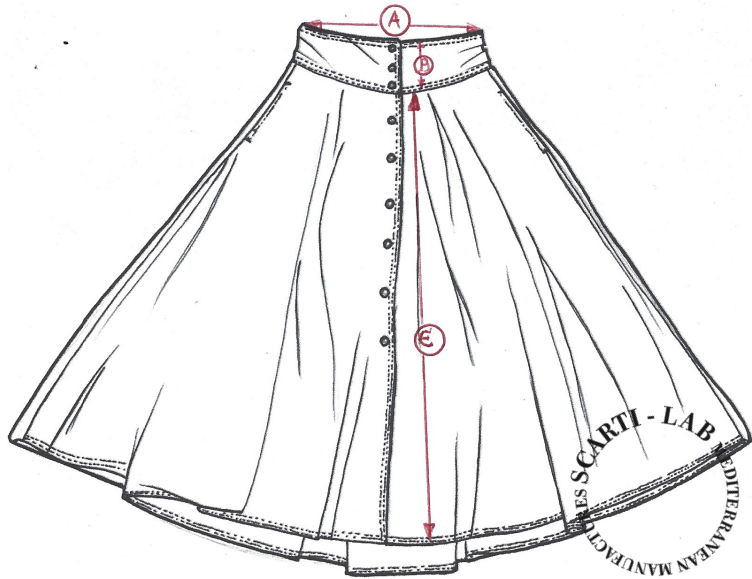

STYLE:W-700

SIZING/FIT		XXS	XS	S	M	L	XL
WAIST	A			37			
WAISTBAND HEIGHT	B			10			
LENGHT	E			78			