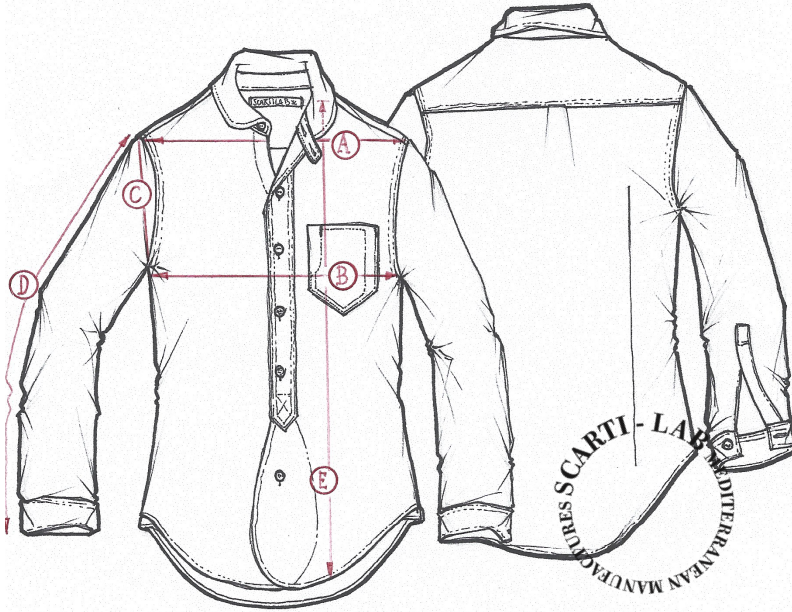

STYLE : 310

SIZING/FIT		XXS	XS	S	M	L	XL	XXL	XXXL
SHOULDER WIDTH	A				43				
CHEST	B				54				
ARMHOLE	C				24				
SLEEVE LENGHT	D				63				
LENGHT	E				76				