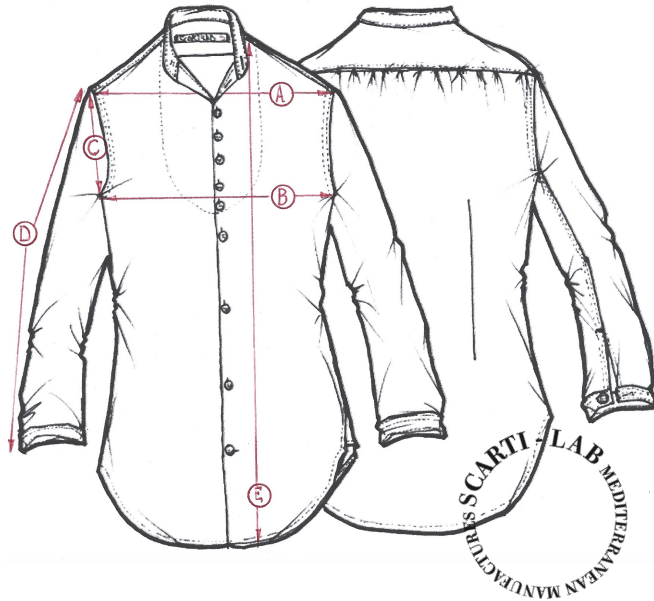

STYLE:W-515

SIZINIG FIT		XXS	XS	S	M	L	XL
SHOULDER WIDTH	A			40			
CHEST	B			46			
ARMHOLE	C			20			
SLEEVE LENGHT	D			60			
LENGHT	E			70			