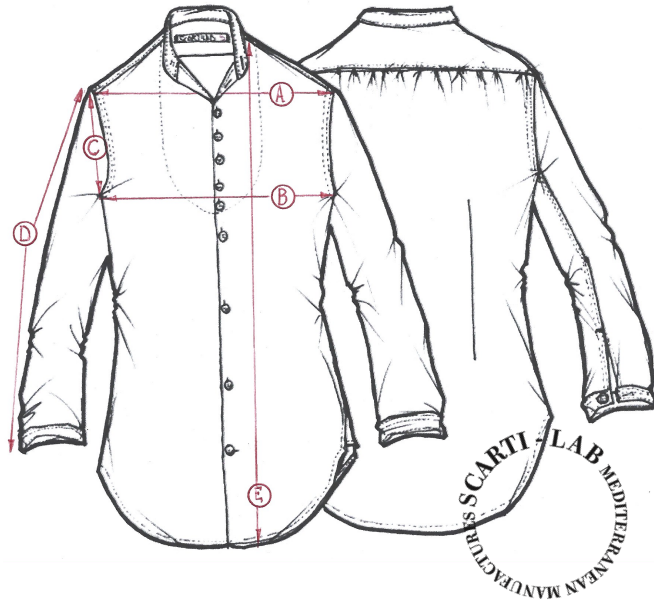

STYLE:W-515

SIZINIG FIT		XXS	XS	S	M	L	XL
SHOULDER WIDTH	A			41			
CHEST	B			45			
ARMHOLE	C			19			
SLEEVE LENGHT	D			59			
LENGHT	E			67			