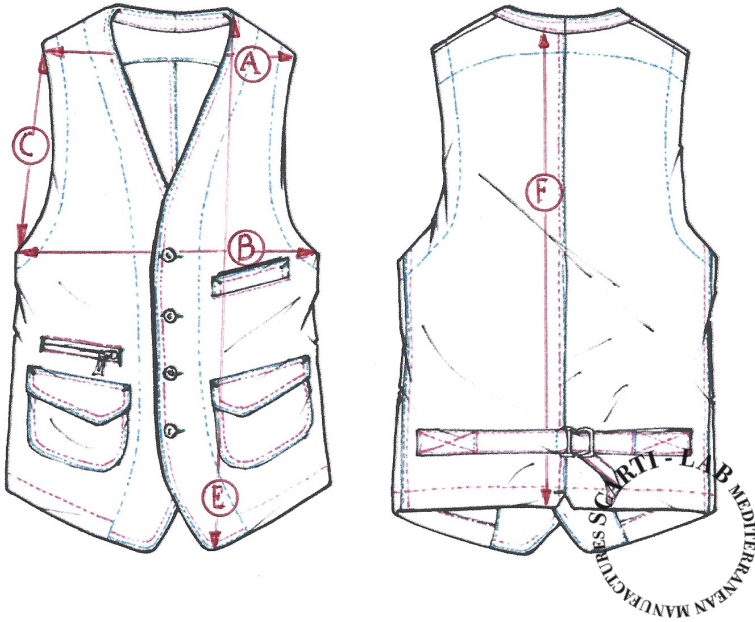

**STYLE : 403**

SIZING/FIT		XXS	XS	S	M	L	XL	XXL	XXXL
SHOULDER WIDTH	<b>A</b>				36		38		
CHEST	<b>B</b>				52		56		
ARMHOLE	<b>C</b>				26		27		
FRONT LENGHT	<b>E</b>				62		64		
BACK LENGHT	<b>F</b>				55		57		