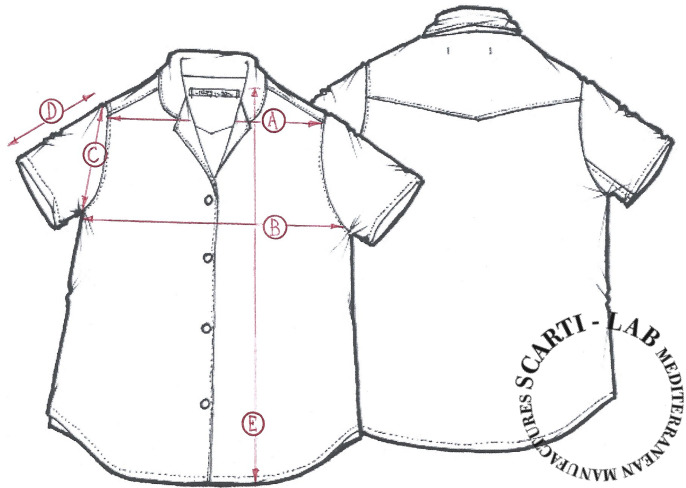

STYLE:W-511

SIZINIG FIT		XXS	XS	S	M	L	XL
SHOULDER WIDTH	A			36			
CHEST	B			49			
ARMHOLE	C			22			
SLEEVE LENGHT	D			19			
LENGHT	E			62			