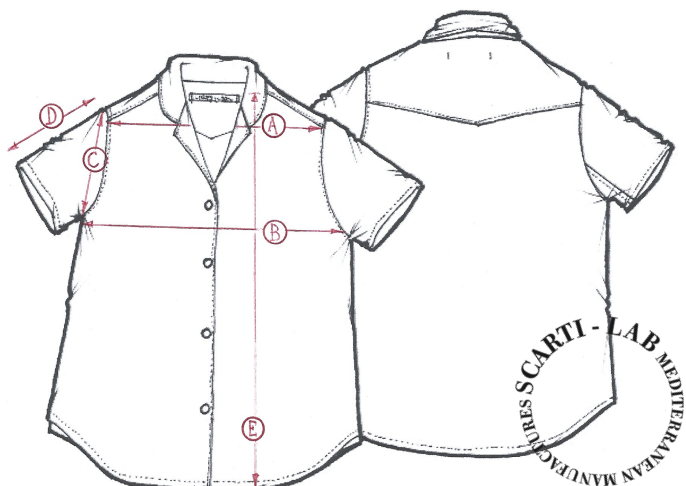

STYLE:W-511

SIZINIG FIT		XXS	XS	S	M	L	XL
SHOULDER WIDTH	A			36			
CHEST	B			48,5			
ARMHOLE	C			22			
SLEEVE LENGHT	D			18			
LENGHT	E			64			