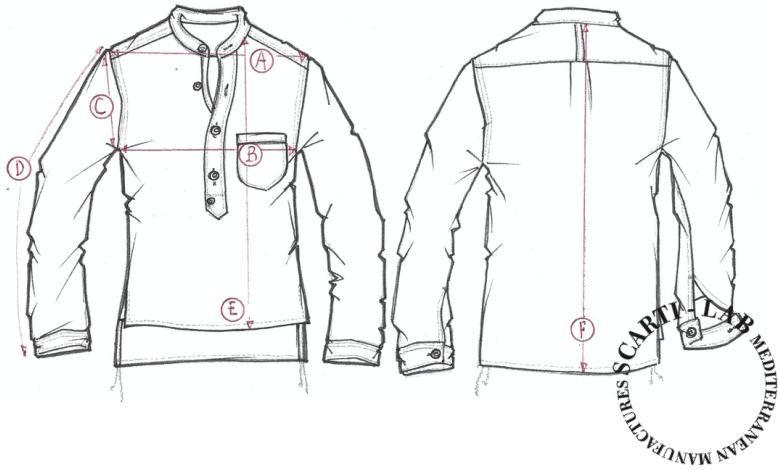

STYLE : 313

SIZING/FIT		XXS	XS	S	M	L	XL	XXL	XXXL
SHOULDER WIDTH	A				42				
CHEST	B				56				
ARMHOLE	C				25				
SLEEVE LENGHT	D				63				
LENGHT	E				71				
BACK LENGHT	F				78				