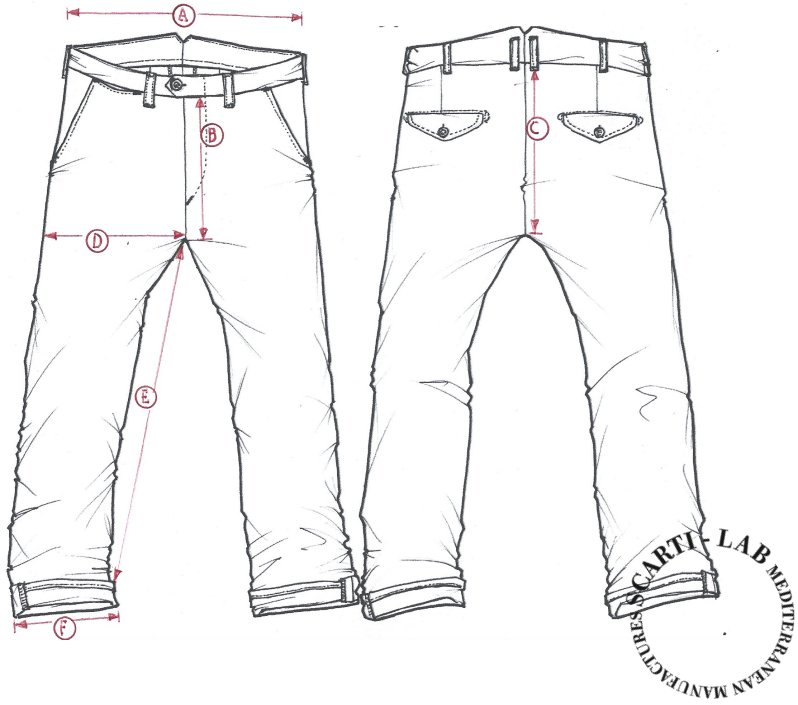

STYLE:124

SIZING/FIT		30	31	32	33	34	36	38	40
WAIST	A				44				
FRONT RISE	B				27				
BACK RISE	C				35				
THIGH	D				33				
INSEAM	E				82				
LEG OPENING	F				22				