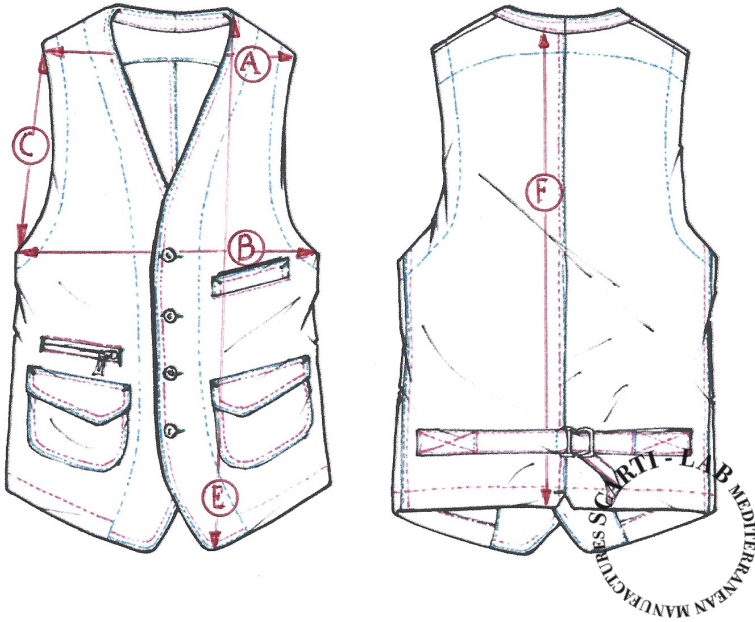

STYLE : 403

SIZING/FIT		XXS	XS	S	M	L	XL	XXL	XXXL
SHOULDER WIDTH	A							42	
CHEST	B							59	
ARMHOLE	C							32	
FRONT LENGHT	E							69	
BACK LENGHT	F							60	