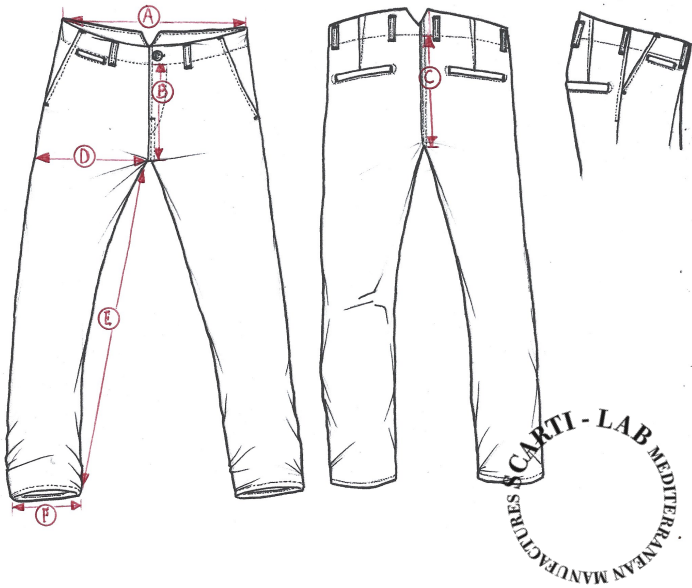

STYLE : 133

| SIZING/FIT | | 30 | 31 | 32 | 33 | 34 | 36 | 38 | 40 |
|-------------|----------|----|----|----|------|----|----|----|----|
| WAIST | A | | | | 46 | | | | |
| FRONT RISE | B | | | | 25 | | | | |
| BACK RISE | C | | | | 33 | | | | |
| THIGH | D | | | | 31,5 | | | | |
| INSEAM | E | | | | 87 | | | | |
| LEG OPENING | F | | | | 21 | | | | |
| | | | | | | | | | |
| | | | | | | | | | |