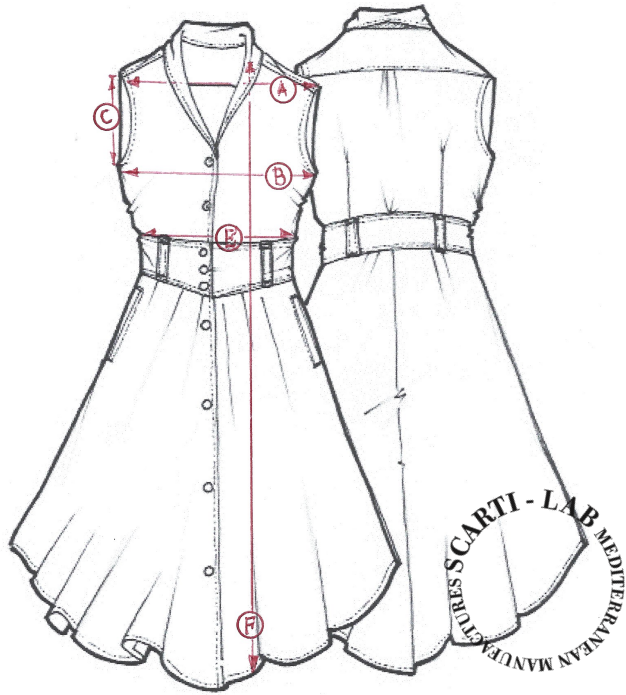

**STYLE : W-404**

SIZING/FIT		XXS	XS	S	M	L	XL
SHOULDER WIDTH	<b>A</b>			37			
PIT TO PIT	<b>B</b>			46			
ARMHOLE	<b>C</b>			22			
SLEEVE LENGHT	<b>D</b>						
WAIST	<b>E</b>			40			
LENGHT	<b>F</b>			121			