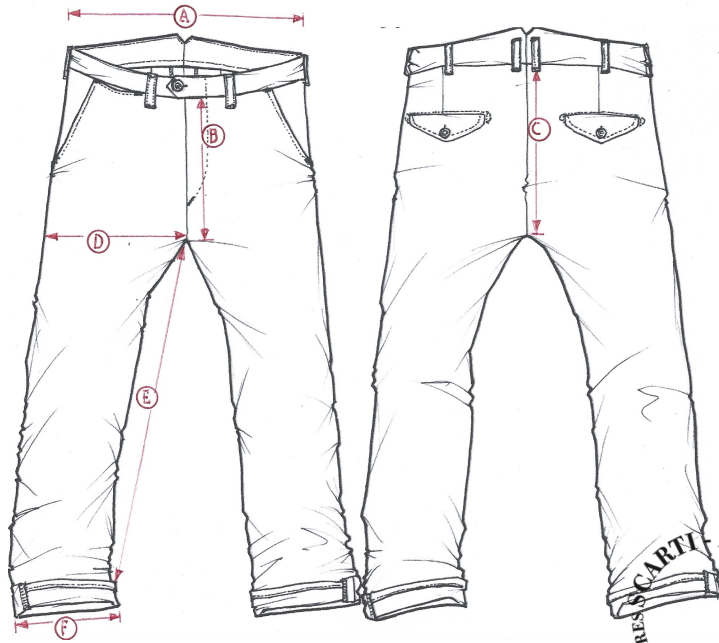

STYLE:124

CARTI LAB MEDITERRANEAN MANUFACTURERS

SIZING/FIT		28	29	30	31	32	33	34	36	38	40
WAIST	A					41					
FRONT RISE	B					26					
BACK RISE	C					34					
THIGH	D					32					
INSEAM	E					76					
LEG OPENING	F					21					