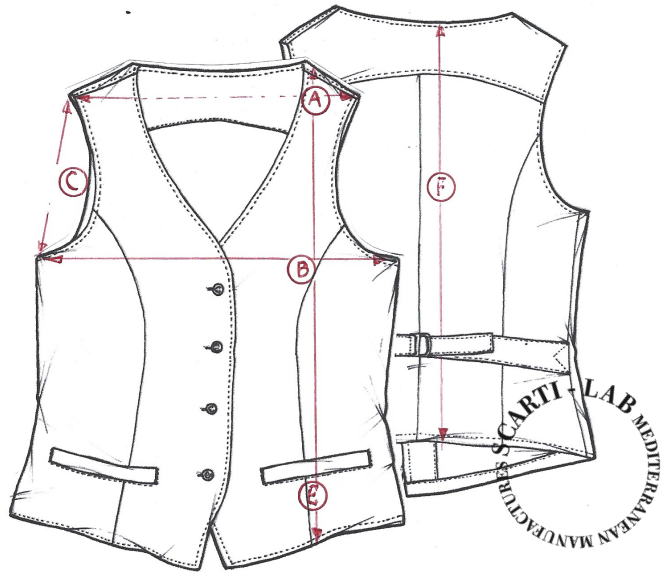

STYLE:W-601

SIZINIG FIT		XS	S	M	L	XL
SHOULDER WIDTH	A			34		
CHEST	B			44,5		
ARMHOLE	C			22		
FRONT LENGHT	E			60		
BACK LENGHT	F			51		