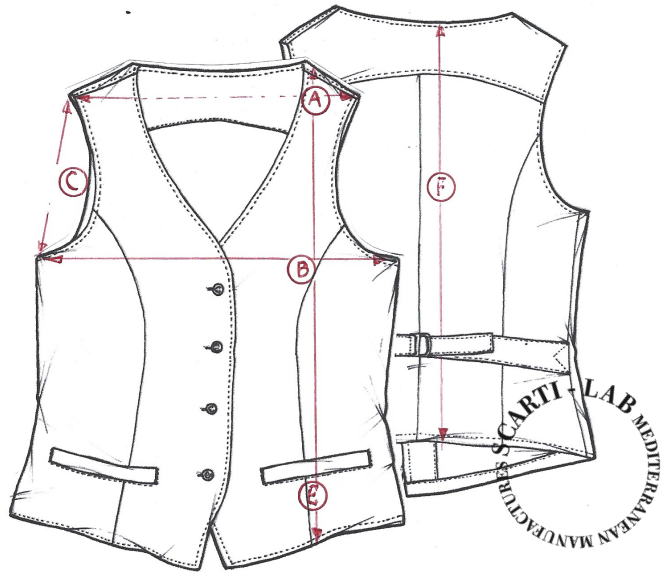

STYLE : W-601

SIZINIG FIT		XXS	XS	S	M	L	XL
SHOULDER WIDTH	A			33		35	36
CHEST	B			44		47	49
ARMHOLE	C			21		22	22,5
FRONT LENGHT	E			59		63	64
BACK LENGHT	F			51		53	54