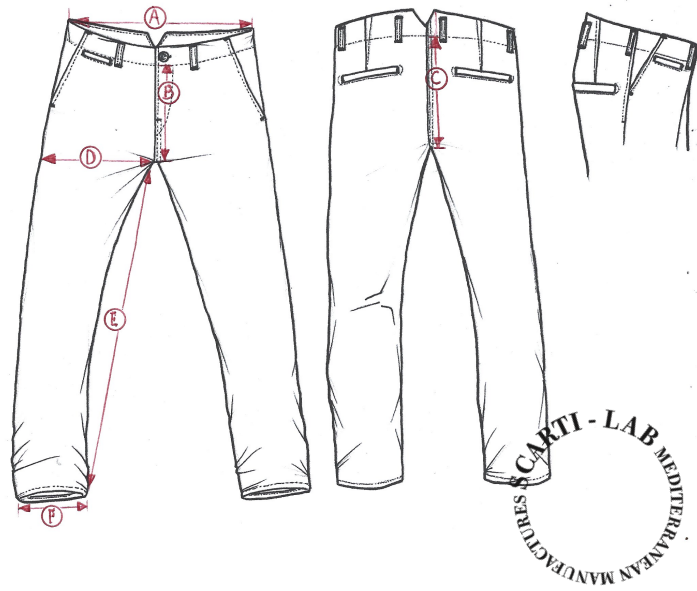

STYLE : 133

SIZING/FIT		28	29	30	31	32	33	34	36	38	40
WAIST	A					45					
FRONT RISE	B					24					
BACK RISE	C					32					
THIGH	D					30					
INSEAM	E					86					
LEG OPENING	F					20					