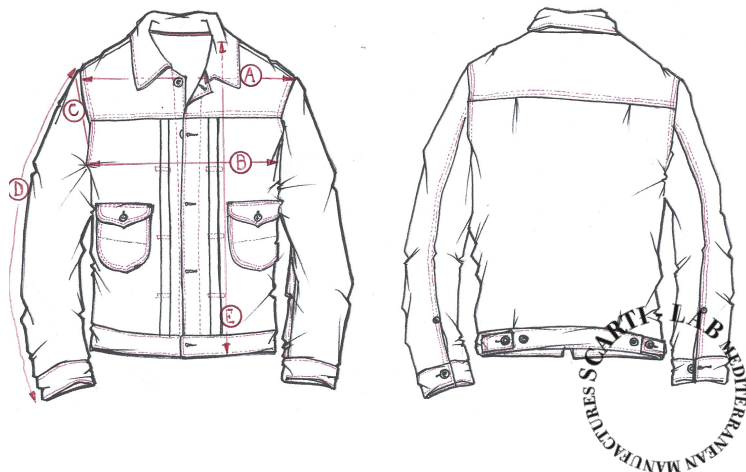

STYLE:W-200

SIZINIG FIT		XXS	XS	S	M	L	XL
SHOULDER WIDTH	A			37	39	41	
CHEST	B			48	52	53	
ARMHOLE	C			25	26	26	
SLEEVE LENGHT	D			61	62	63	
LENGHT	E			57	58	59,5	