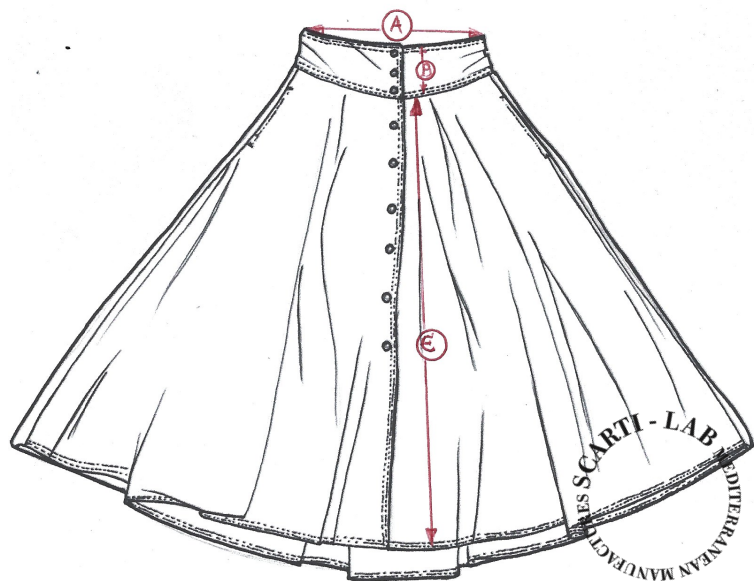

**STYLE:W-700**

SIZING/FIT		XXS	XS	S	M	L	XL
WAIST	<b>A</b>			35			
WAISTBAND HEIGHT	<b>B</b>			10,5			
LENGHT	<b>E</b>			77			