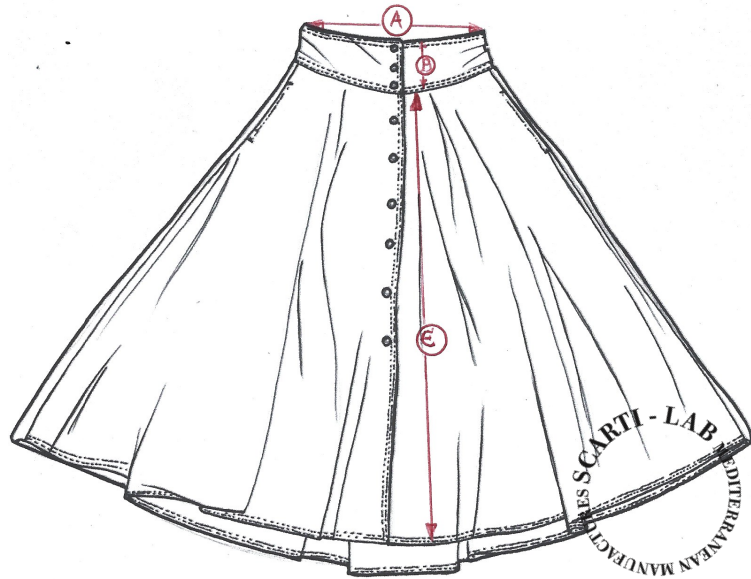

STYLE:W-700

SIZING/FIT		XXS	XS	S	M	L	XL
WAIST	A			38			
WAISTBAND HEIGHT	B			10			
LENGHT	E			76			