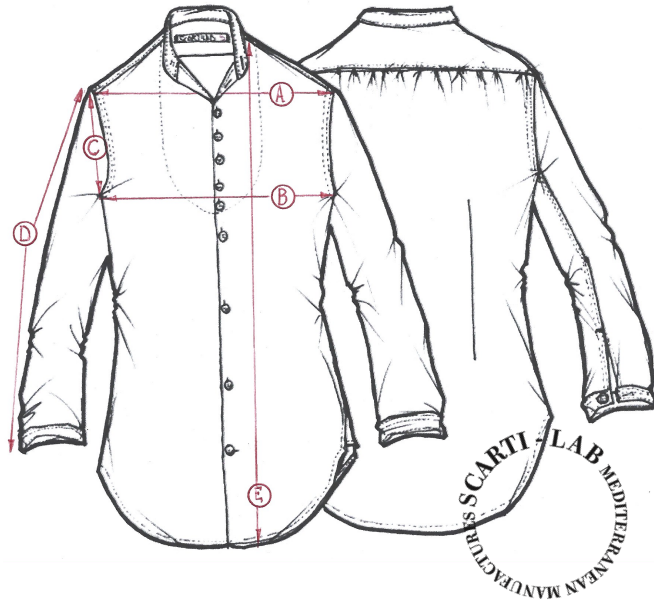

STYLE:W-515

SIZINIG FIT		XXS	XS	S	M	L	XL
SHOULDER WIDTH	A			41			
CHEST	B			46			
ARMHOLE	C			20			
SLEEVE LENGHT	D			60			
LENGHT	E			67			