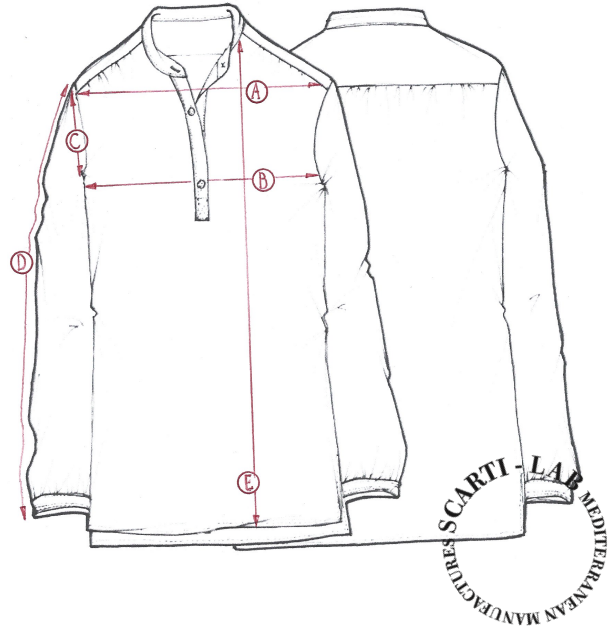

STYLE:W-505

SIZINIG FIT		XXS	XS	S	M	L	XL
SHOULDER WIDTH	A		38	40	41		
CHEST	B		52	54	56		
ARMHOLE	C		21	21	21		
SLEEVE LENGHT	D		58	59	60		
LENGHT	E		63	63	64		