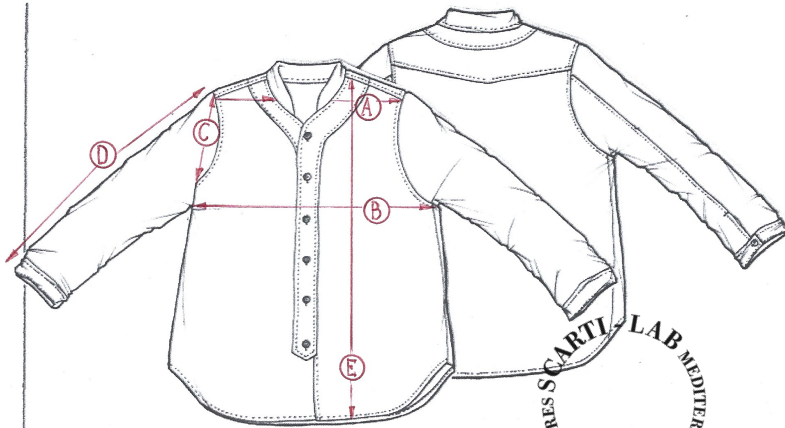

STYLE:W-503

SIZINIG FIT		XXS	XS	S	M	L	XL
SHOULDER WIDTH	A			36			
CHEST	B			50,5			
ARMHOLE	C			22			
SLEEVE LENGHT	D			59			
LENGHT	E			61			