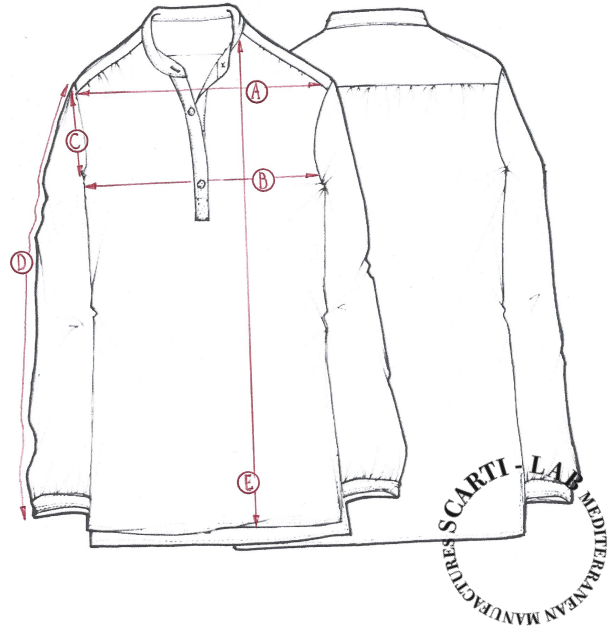

STYLE:W-505

SIZINIG FIT		XXS	XS	S	M	L	XL
SHOULDER WIDTH	A			40			
CHEST	B			54			
ARMHOLE	C			22			
SLEEVE LENGHT	D			59			
LENGHT	E			63			