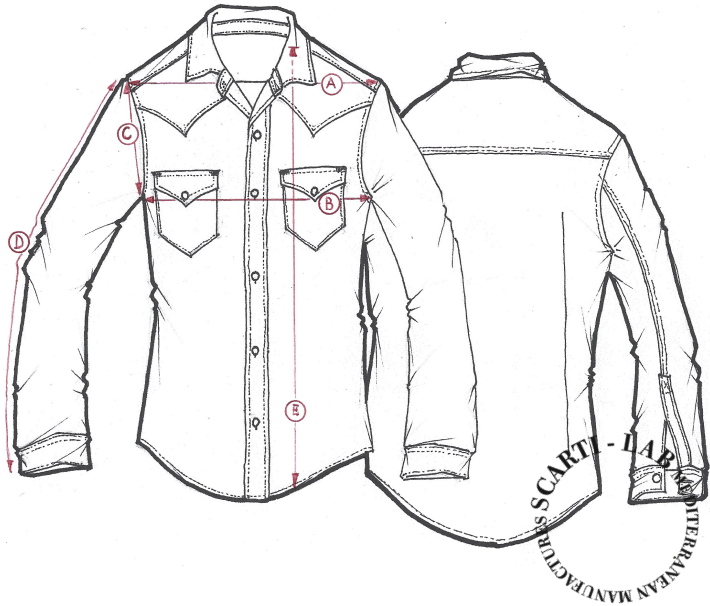

**STYLE : 311**

SIZING/FIT		XXS	XS	S	M	L	XL	XXL	XXXL
SHOULDER WIDTH	<b>A</b>				44				
CHEST	<b>B</b>				53				
ARMHOLE	<b>C</b>				24				
SLEEVE LENGHT	<b>D</b>				63				
LENGHT	<b>E</b>				72				