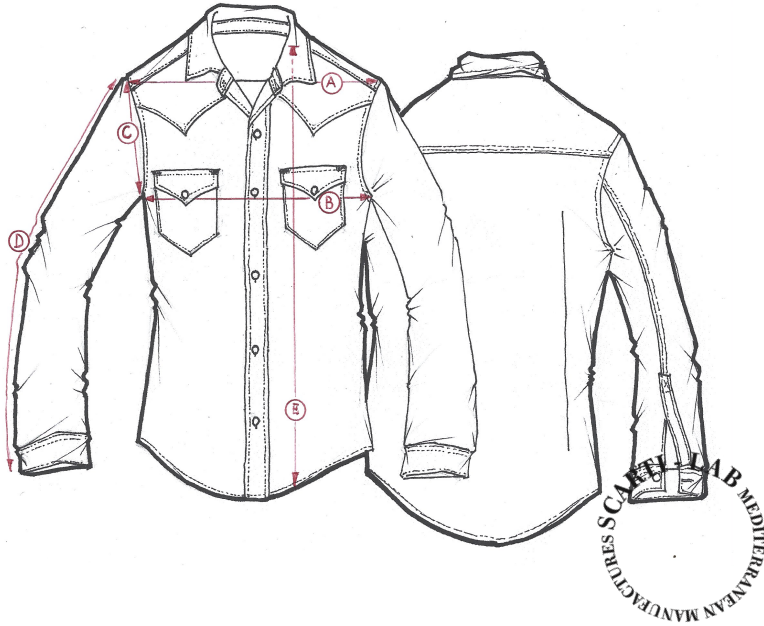

STYLE : 303

SIZING/FIT		XXS	XS	S	M	L	XL	XXL	XXXL
SHOULDER WIDTH	A				45				51
CHEST	B				52				58
ARMHOLE	C				24				24
SLEEVE LENGHT	D				65				69
LENGHT	E				74				79