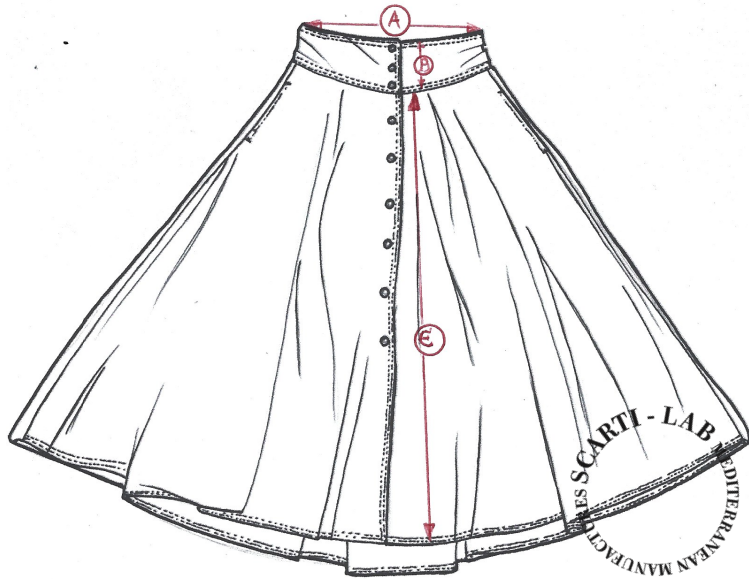

**STYLE:W-700**

SIZING/FIT		XXS	XS	S	M	L	XL
WAIST	<b>A</b>			37			
WAISTBAND HEIGHT	<b>B</b>			10			
LENGHT	<b>E</b>			75			