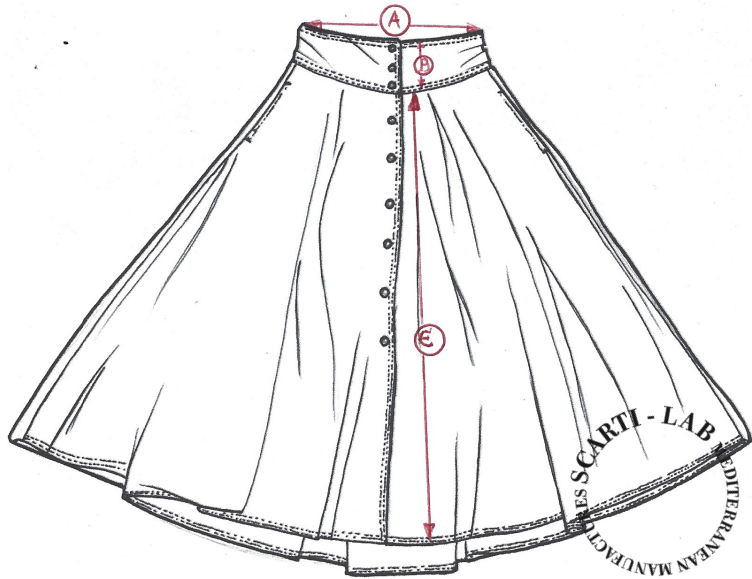

STYLE:W-700

SIZING/FIT		XXS	XS	S	M	L	XL
WAIST	A			36			
WAISTBAND HEIGHT	B			10			
LENGHT	E			73			