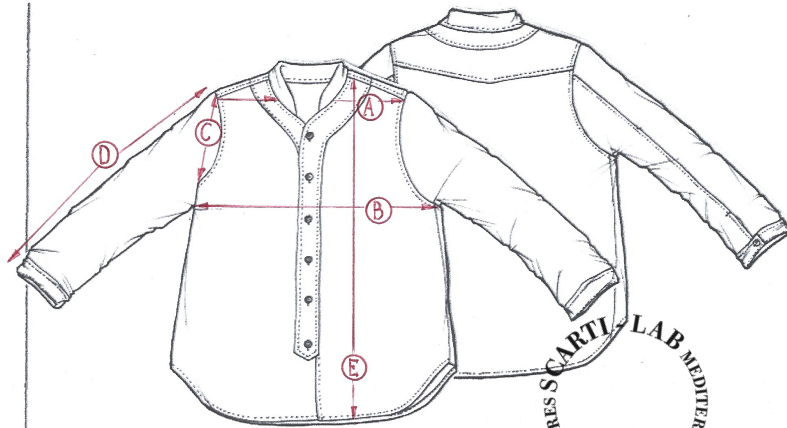

STYLE:W-503

SIZINIG FIT		XXS	XS	S	M	L	XL
SHOULDER WIDTH	A			35,5			
CHEST	B			48			
ARMHOLE	C			21			
SLEEVE LENGHT	D			59			
LENGHT	E			63			