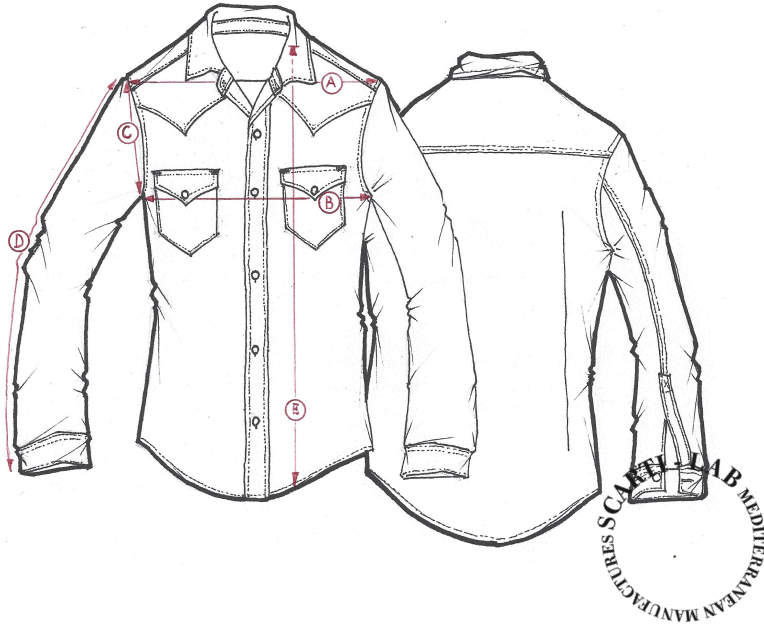

STYLE : 303

SIZING/FIT		XXS	XS	S	M	L	XL	XXL	XXXL
SHOULDER WIDTH	A					46			
CHEST	B					53			
ARMHOLE	C					25			
SLEEVE LENGHT	D					64			
LENGHT	E					72			