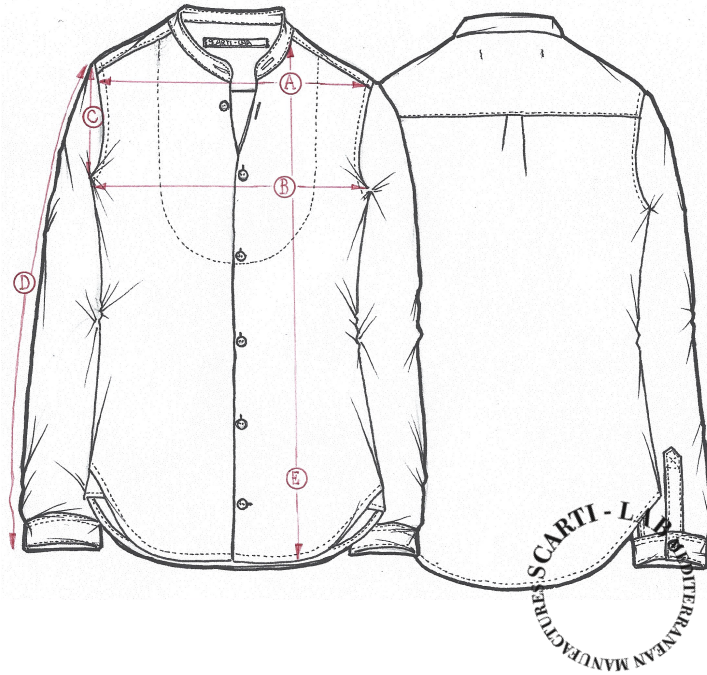

STYLE : 304

SIZING/FIT		XXS	XS	S	M	L	XL	XXL	XXXL
SHOULDER WIDTH	A				45				
CHEST	B				55				
ARMHOLE	C				23				
SLEEVE LENGHT	D				67				
LENGHT	E				73				