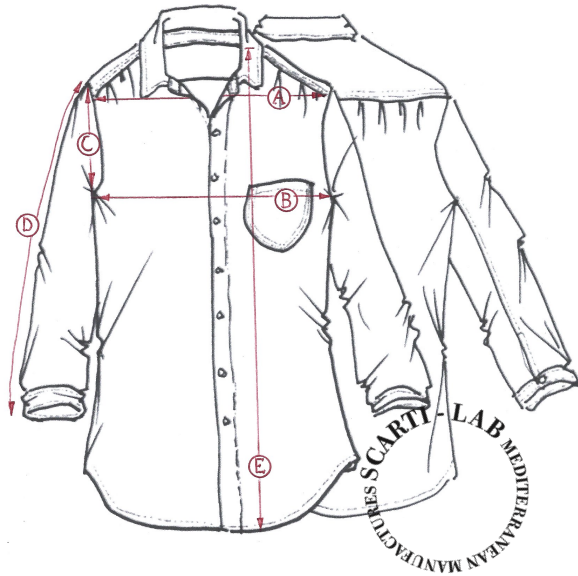

STYLE:W-513

SIZINIG FIT		XXS	XS	S	M	L	XL
SHOULDER WIDTH	A			41			
CHEST	B			46			
ARMHOLE	C			21			
SLEEVE LENGHT	D			62			
LENGHT	E			68			