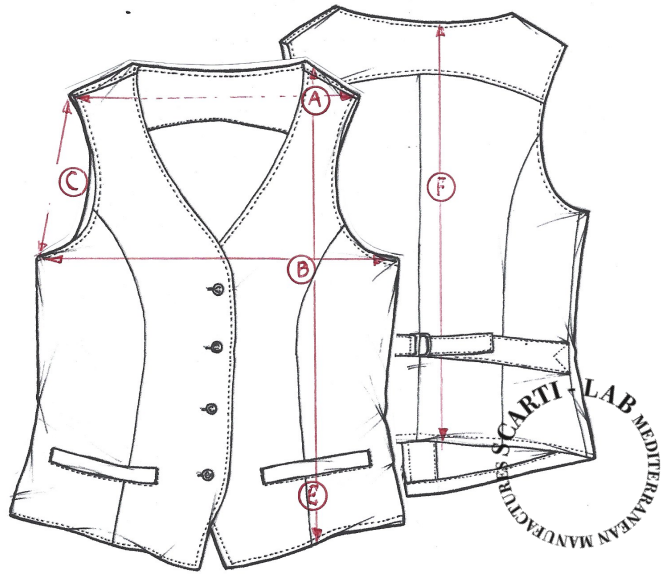

**STYLE:W-601**

SIZINIG FIT		XS	S	M	L	XL
SHOULDER WIDTH	<b>A</b>		33,5			
CHEST	<b>B</b>		44			
ARMHOLE	<b>C</b>		22			
FRONT LENGHT	<b>E</b>		57			
BACK LENGHT	<b>F</b>		51			