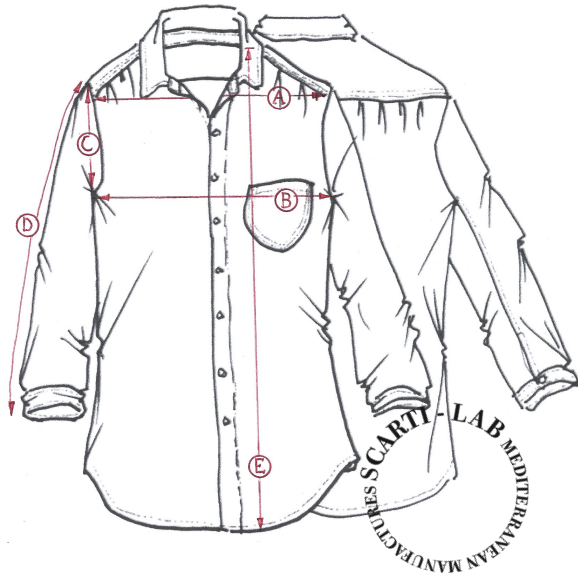

**STYLE:W-513**

| SIZINIG FIT    |          | XXS | XS | S  | M | L | XL |
|----------------|----------|-----|----|----|---|---|----|
| SHOULDER WIDTH | <b>A</b> |     |    | 40 |   |   |    |
| CHEST          | <b>B</b> |     |    | 44 |   |   |    |
| ARMHOLE        | <b>C</b> |     |    | 21 |   |   |    |
| SLEEVE LENGHT  | <b>D</b> |     |    | 60 |   |   |    |
| LENGHT         | <b>E</b> |     |    | 69 |   |   |    |
|                |          |     |    |    |   |   |    |
|                |          |     |    |    |   |   |    |
|                |          |     |    |    |   |   |    |